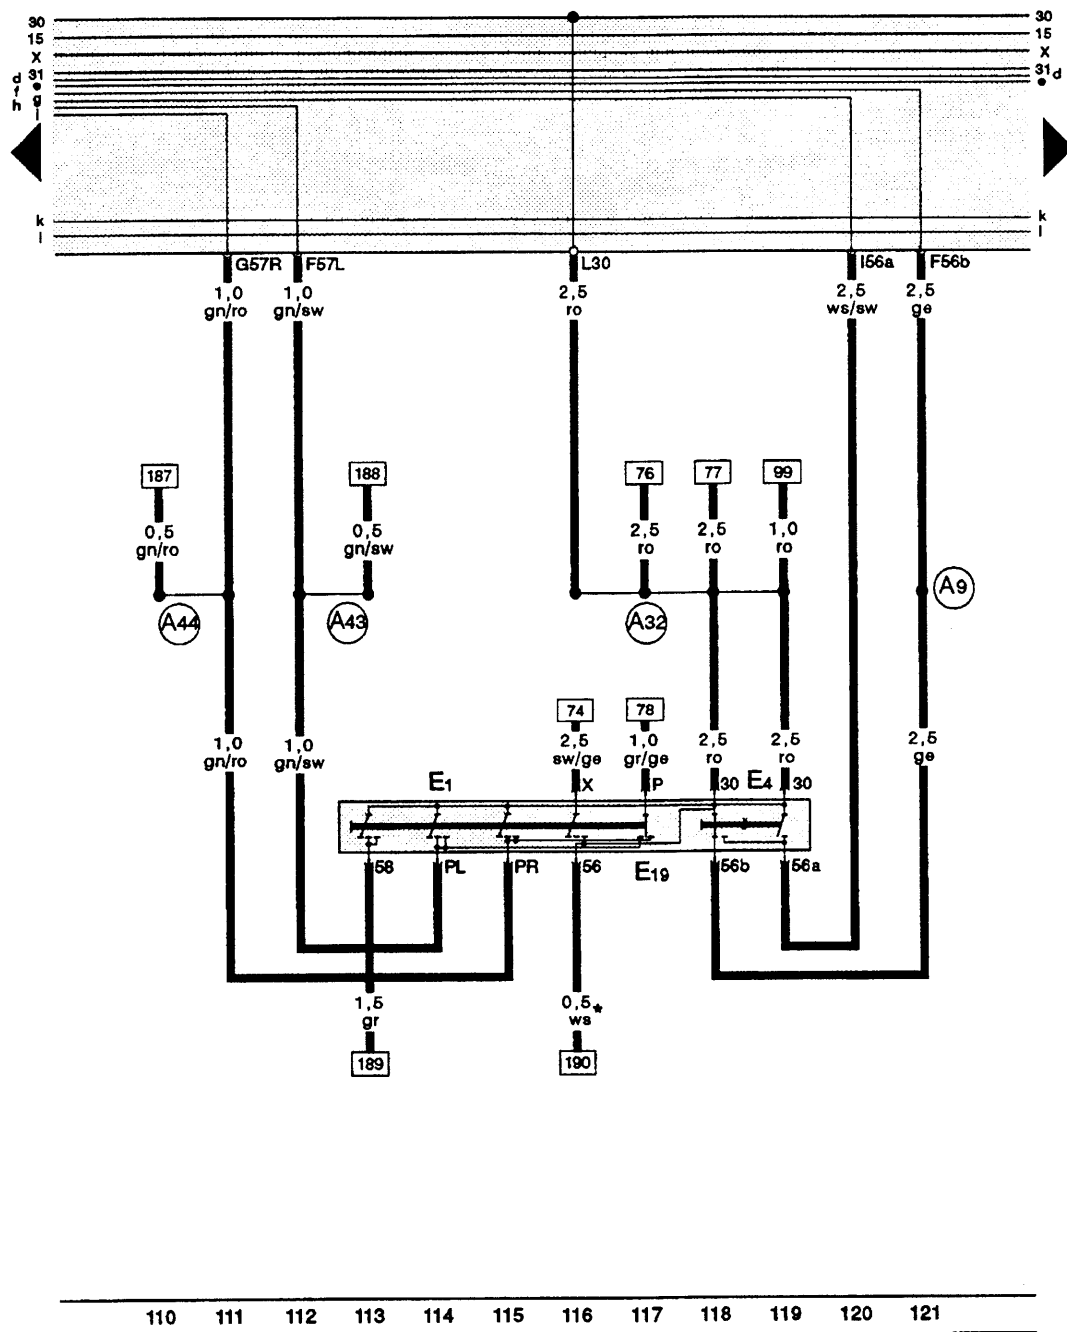

Lighting switch, headlight dipper/flasher and parking light switches

Wiring colours:  
 bl = blue  
 br = brown  
 ge = yellow  
 gn = green  
 gr = grey  
 li = purple  
 ro = red  
 sw = black  
 ws = white

- E 1 - Lighting switch
- E 4 - Headlight dipper/flasher switch
- E 19 - Parking light switch
- (A9) - Positive (+) connection (56 b), in dash panel wiring loom
- (A32) - Positive connection (30), in dash panel wiring loom
- (A43) - Connection (57L), in dash panel wiring loom
- (A44) - Connection (57r), in dash panel wiring loom
- \* - only on Italian versions