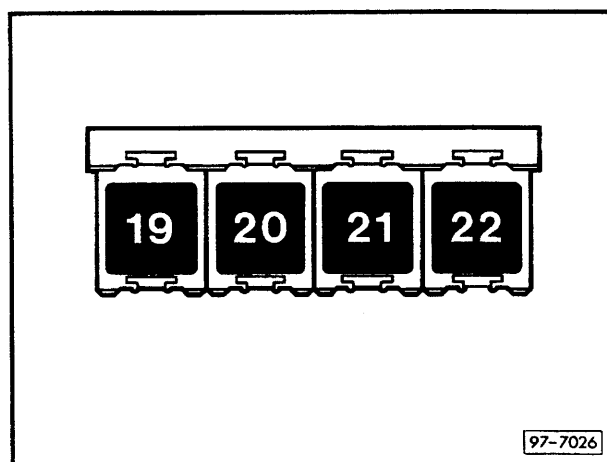

Airbag

from October 1992

Position of relays
see also "Fitting Locations"

Relay plate with fuse holder:

Relay positions:

Auxiliary relay carrier, front
(under dash panel, left)

Relay positions:

9 – Relay for airbag warning lamp

Fuse colours

- 30 A – green
- 25 A – white
- 20 A – yellow
- 15 A – blue
- 10 A – red
- 5 A – beige

Auxiliary relay carrier, rear
(under seat bench, left)

Relay positions: