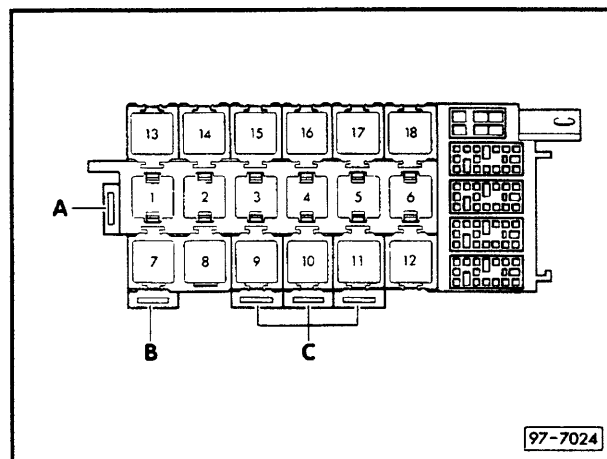

Airbag

from October 1992

Position of relays
see also "Fitting Locations"

Relay plate with fuse holder:

Relay positions:

Auxiliary relay carrier, front
(under dash panel, left)

Relay positions:

9 – Relay for airbag warning lamp

Fuse colours

- 30 A – green
- 25 A – white
- 20 A – yellow
- 15 A – blue
- 10 A – red
- 5 A – beige

Auxiliary relay carrier, rear
(under seat bench, left)

Relay positions: