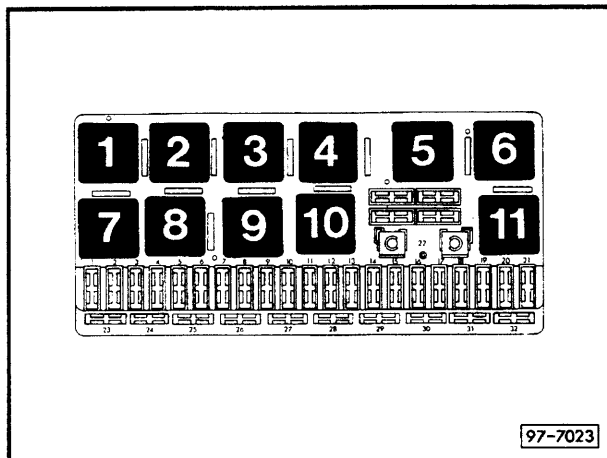

Airbag

from October 1992

Position of relays
see also "Fitting Locations"

Relay plate with fuse holder:

Relay positions:

Auxiliary relay carrier, front
(under dash panel, left)

Relay positions:

9 – Relay for airbag warning lamp

Fuse colours

- 30 A – green
- 25 A – white
- 20 A – yellow
- 15 A – blue
- 10 A – red
- 5 A – beige

Auxiliary relay carrier, rear
(under seat bench, left)

Relay positions: